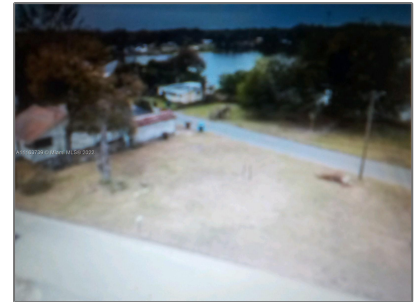

Land/boat Docks For Sale

- 610 NW Phosphate Blvd, Other City - In The State Of Florida, Florida 33860

Basic [Details](#)

| | |
|----------------|------------------------|
| Property Type: | Land/boat Docks |
| Listing Type: | For Sale |
| Listing ID: | A11163739 |
| Price: | \$65,000 |
| Lot Area: | 5,227 Sqft |