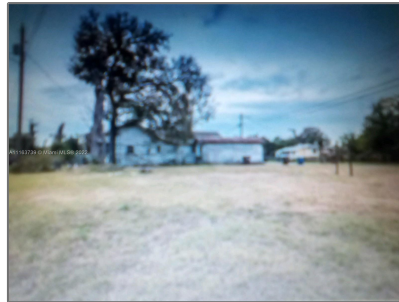

Land/boat Docks For Sale

- 610 NW Phosphate Blvd, Other City - In The State Of Florida, Florida 33860

Basic [Details](#)

| | |
|----------------|------------------------|
| Property Type: | Land/boat Docks |
| Listing Type: | For Sale |
| Listing ID: | A11163739 |
| Price: | \$65,000 |
| Lot Area: | 5,227 Sqft |