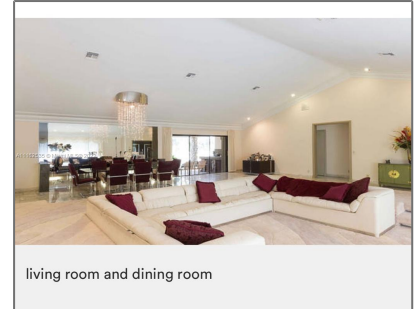

Residential Lease For Rent

4,205 Sqft - 9621 Sea Turtle Dr, Plantation,
Florida 33324

Pool

Formal dining room

living room and dining room

Basic [Details](#)

Property Type: **Residential Lease**

Listing Type: **For Rent**