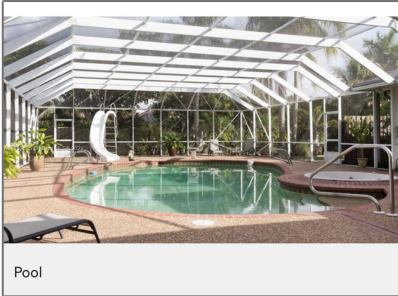

Residential Lease For Rent

4,205 Sqft - 9621 Sea Turtle Dr, Plantation,
Florida 33324

Pool

Formal dining room

living room and dining room

Basic [Details](#)

Property Type: **Residential Lease**

Listing Type: **For Rent**

Features

Swimming Pool: **In Ground**

Fence: **Fence**

View: **Golf Course**

Pet Allowed

Furnished: **Furnished**

Longitude: **W81° 43' 21.4"**

Latitude: **N26° 6' 53"**