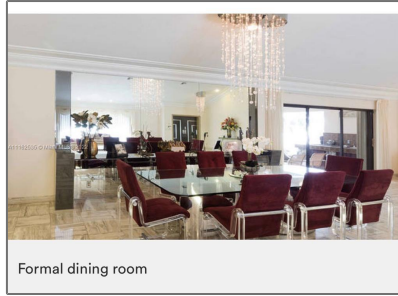

Residential Lease For Rent

4,205 Sqft - 9621 Sea Turtle Dr, Plantation,
Florida 33324

Pool

Formal dining room

living room and dining room

Basic [Details](#)

Property Type: **Residential Lease**

Listing Type: **For Rent**