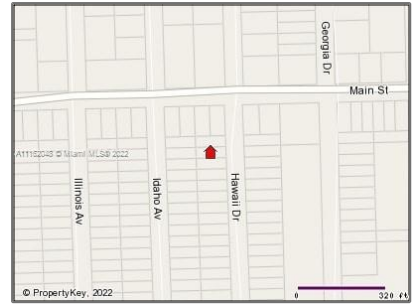

Land/boat Docks For Sale

- 141 AND 143 HAWAII DR HAWTHORNE, Other
City - In The State Of Florida, Florida 32640

Basic Details

Property Type:	Land/boat Docks
Listing Type:	For Sale
Listing ID:	A11162048
Price:	\$10,000
Lot Area:	8,712 Sqft

Address Map

Country:	US
State:	FL
County:	Putnam County
City:	Other City - In The State Of Florida
Zipcode:	32640
Street:	141 AND 143 HAWAII DR HAWTHORNE
Building Name:	Cooper Lake Terrace
Floor Number:	0
Longitude:	W82° 2' 29.6"
Latitude:	N29° 38' 1.7"