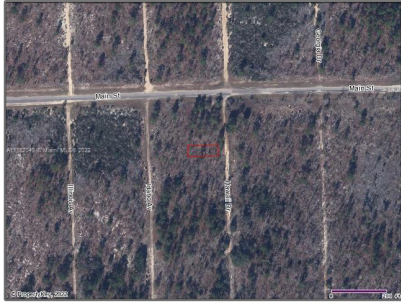

Land/boat Docks For Sale

- 141 AND 143 HAWAII DR HAWTHORNE, Other
City - In The State Of Florida, Florida 32640

Basic Details

Property Type:	Land/boat Docks
Listing Type:	For Sale
Listing ID:	A11162048
Price:	\$10,000
Lot Area:	8,712 Sqft

Address Map

Country:	US
State:	FL
County:	Putnam County
City:	Other City - In The State Of Florida
Zipcode:	32640
Street:	141 AND 143 HAWAII DR HAWTHORNE
Building Name:	Cooper Lake Terrace
Floor Number:	0
Longitude:	W82° 2' 29.6"
Latitude:	N29° 38' 1.7"