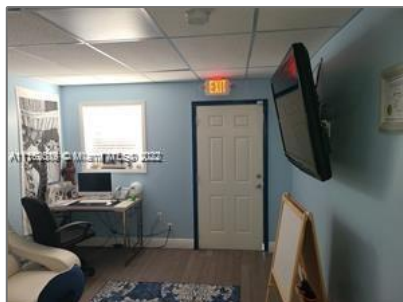

Commercial Sale For Sale

- 5716 S Dixie Hwy, West Palm Beach, Florida
33405

Basic [Details](#)

Property Type: **Commercial Sale**

Listing Type: **For Sale**

Listing ID: **A11162089**

Price: **\$7,900**

Year Built: **1949**