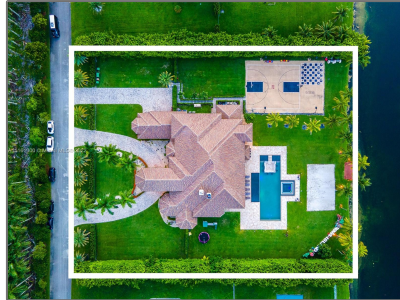

Residential Lease For Rent

8,701 Sqft - 7401 S Peppertree Cir S, Davie,
Florida 33314

Basic [Details](#)

Property Type: **Residential Lease**

Listing Type: **For Rent**

Listing ID: **A11161300**

Price: **\$75,000**

Bedrooms: **8**

Bathrooms: **6**

Half Bathrooms: **2**

Square Footage: **8,701 Sqft**

Year Built: **2002**

Lot Area: **87,128 Sqft**

Address [Map](#)

Country: **US**

State: **FL**

County: **Broward County**

City: **Davie**

Zipcode: **33314**

Street: **7401 S Peppertree
Cir S**

Building Name: **EXOTIC ACRES**

Features

✓ Swimming Pool: **In Ground, Hot Tub**