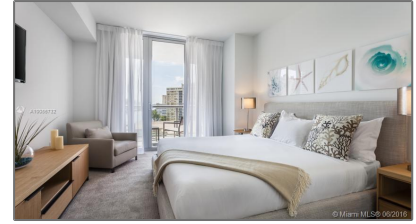

Residential Lease For Rent

1,028 Sqft - 2600 E Hallandale Beach Blvd #
T2509, Hallandale Beach, Florida 33009

Basic [Details](#)

Property Type: **Residential Lease**

Listing Type: **For Rent**

Listing ID: **A10085732**