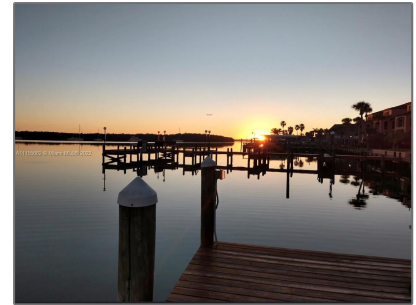

Land/boat Docks For Sale

- 6207 VAN DINE ST, Port Charlotte, Florida
34224

Basic Details

| | |
|----------------|------------------------|
| Property Type: | Land/boat Docks |
| Listing Type: | For Sale |
| Listing ID: | A11155662 |
| Price: | \$33,500 |