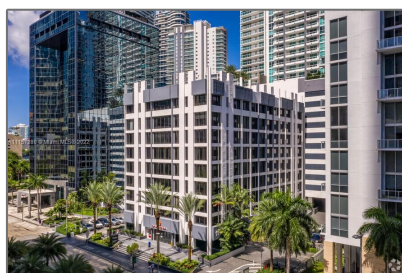

Commercial Sale For Sale

- 1110 Brickell Ave # 402A, Miami, Florida 33131

Basic [Details](#)

Property Type: **Commercial Sale**

Listing Type: **For Sale**

Listing ID: **A11157280**

Price: **\$6,000**

Year Built: **1971**

Lot Area: **1,440 Sqft**

Address [Map](#)

Country: **US**

State: **FL**

County: **Miami-Dade County**

City: **Miami**

Zipcode: **33131**

Street: **1110 Brickell Ave #
402A**