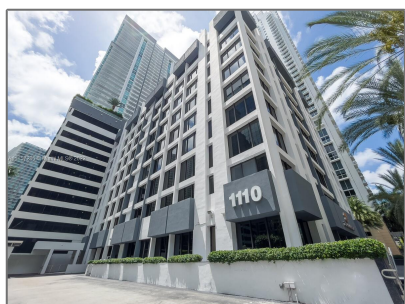

Commercial Sale For Sale

- 1110 Brickell Ave # 402A, Miami, Florida 33131

Basic [Details](#)

Property Type: **Commercial Sale**

Listing Type: **For Sale**

Listing ID: **A11157280**

Price: **\$6,000**

Year Built: **1971**

Lot Area: **1,440 Sqft**

Address [Map](#)

Country: **US**

State: **FL**

County: **Miami-Dade County**

City: **Miami**

Zipcode: **33131**

Street: **1110 Brickell Ave #
402A**