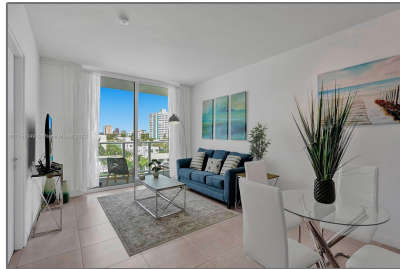

Residential Lease For Rent

858 Sqft - 401 N Birch Rd # 510, Fort Lauderdale, Florida 33304

Basic [Details](#)

Property Type:	Residential Lease
Listing Type:	For Rent
Listing ID:	A11157049
Price:	\$5,000
Bedrooms:	1
Bathrooms:	1
Square Footage:	858 Sqft
Year Built:	2018