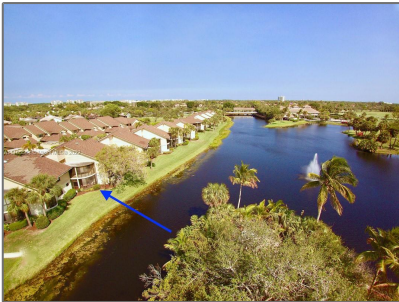

Residential Lease For Rent

1,452 Sqft - 16913 Waterbend Dr # 162, Jupiter,
Florida 33477

Basic [Details](#)

Property Type: **Residential Lease**

Listing Type: **For Rent**

Listing ID: **A11155564**

Price: **\$3,000**

County: **Palm Beach County**

City: **Jupiter**

Zipcode: **33477**

Street: **16913 Waterbend
Dr # 162**

Building Name: **WATERBEND AT
JONATHANS LA**

Floor Number: **0**

Features

✓ Heating System: **Central, Electric**

✓ Cooling System: **Central Air, Electric,
Paddle Fans**

✓ View: **Lake, Water**

✓ Patio: **Screened, Porch/balcony,
Screened Porch**

✓ Furnished: **Furnished**

Longitude: **W81° 54' 33.9"**

Latitude: **N26° 55' 39.1"**