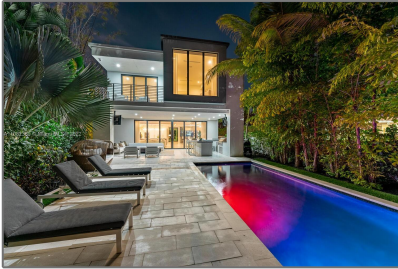

Residential Lease For Rent

6,058 Sqft - 310 SE 11th Ave, Fort Lauderdale,
Florida 33301

Basic [Details](#)

Property Type:	Residential Lease
Listing Type:	For Rent
Listing ID:	A11082359
Price:	\$50,000
Bedrooms:	5
Bathrooms:	5
Square Footage:	6,058 Sqft
Year Built:	2015
Lot Area:	9,081 Sqft