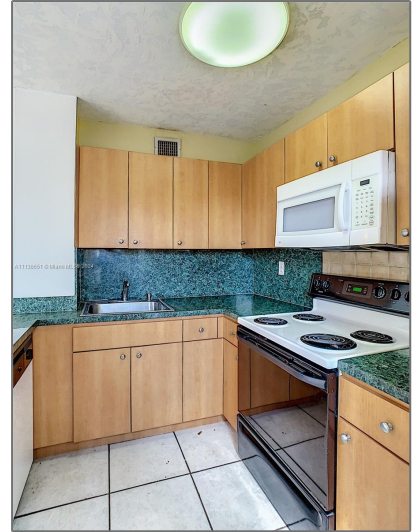

## Basic [Details](#)

Property Type:	<b>Residential</b>
Listing Type:	<b>For Sale</b>
Listing ID:	<b>A11138651</b>
Price:	<b>\$270,000</b>
Bedrooms:	<b>1</b>
Bathrooms:	<b>1</b>
Half Bathrooms:	<b>1</b>
Square Footage:	<b>740 Sqft</b>
Year Built:	<b>1980</b>