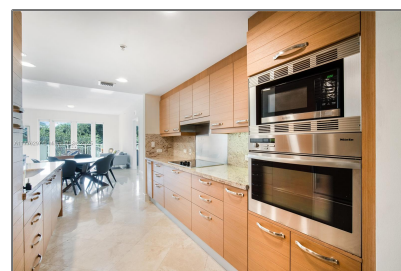

## Basic [Details](#)

Property Type: **Residential Lease**

Listing Type: **For Rent**

Listing ID: **A11776297**

Price: **\$6,250**

Bedrooms: **2**

Bathrooms: **2**

Half Bathrooms: **1**