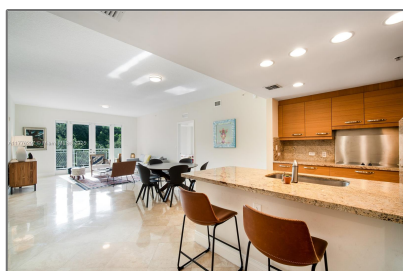

# Residential Lease For Rent

1,877 Sqft - 3540 Main Hwy 402 Hwy # 402,  
Miami, Florida 33133