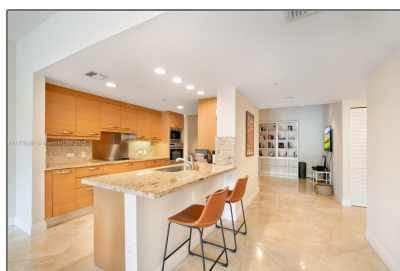

# Residential Lease For Rent

1,877 Sqft - 3540 Main Hwy 402 Hwy # 402,  
Miami, Florida 33133