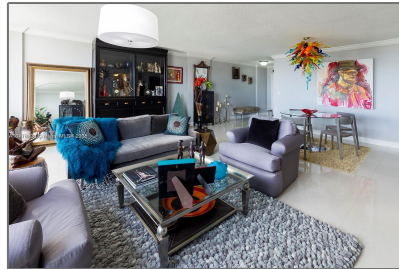

## Basic [Details](#)

Property Type: **Residential Lease**

Listing Type: **For Rent**

Listing ID: **A11776200**

Price: **\$3,350**

Bedrooms: **2**

Bathrooms: **2**

Square Footage: **1,304 Sqft**