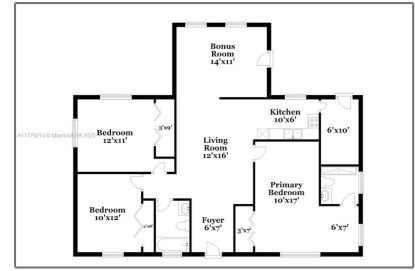

Residential Lease For Rent

1,056 Sqft - 1323 Fernlea Dr, West Palm Beach,
Florida 33417

Basic [Details](#)

Property Type: **Residential Lease**

Listing Type: **For Rent**

Listing ID: **A11776214**

Price: **\$2,370**

Bedrooms: **3**

Bathrooms: **2**

Square Footage: **1,056 Sqft**

Year Built: **1961**

Lot Area: **6,524 Sqft**

Address [Map](#)

Country: **US**

State: **FL**