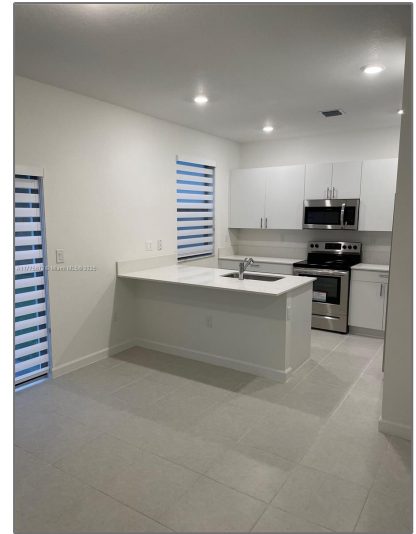

Residential Lease For Rent

1,331 Sqft - 28580 SW 134th Ct # 28580,
Homestead, Florida 33033

Basic [Details](#)

Property Type:	Residential Lease
Listing Type:	For Rent
Listing ID:	A11775872
Price:	\$2,650
Bedrooms:	3
Bathrooms:	2
Half Bathrooms:	1
Square Footage:	1,331 Sqft
Year Built:	2022

Address [Map](#)

Country:	US
State:	FL
County:	Miami-Dade County
City:	Homestead
Zipcode:	33033

Features

✓	Swimming Pool:	Community
✓	Heating System:	Electric
✓	Cooling System:	Central Air
✓	Pet Allowed:	Restrictions Or Possible Restrictions
✓	Patio:	Patio, Open Porch
✓	Furnished:	Unfurnished