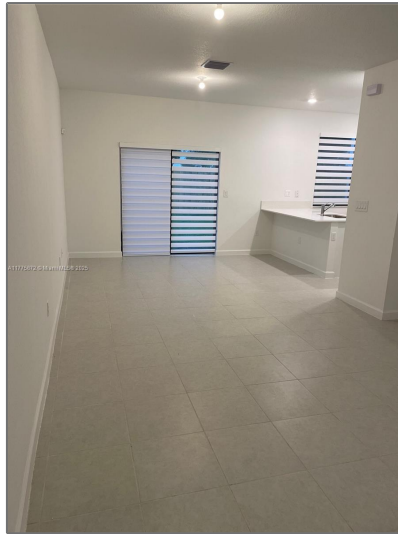

Residential Lease For Rent

1,331 Sqft - 28580 SW 134th Ct # 28580,
Homestead, Florida 33033

Basic [Details](#)

Property Type:	Residential Lease
Listing Type:	For Rent
Listing ID:	A11775872
Price:	\$2,650
Bedrooms:	3
Bathrooms:	2
Half Bathrooms:	1
Square Footage:	1,331 Sqft
Year Built:	2022

Address [Map](#)

Country:	US
State:	FL
County:	Miami-Dade County
City:	Homestead
Zipcode:	33033

Features

✓	Swimming Pool:	Community
✓	Heating System:	Electric
✓	Cooling System:	Central Air
✓	Pet Allowed:	Restrictions Or Possible Restrictions
✓	Patio:	Patio, Open Porch
✓	Furnished:	Unfurnished