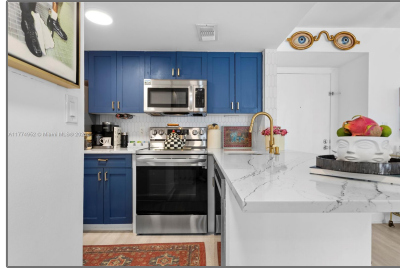

Residential Lease For Rent

708 Sqft - 770 Claughton Island Dr # 1705, Miami, Florida 33131

Basic [Details](#)

Property Type: **Residential Lease**

Listing Type: **For Rent**

Listing ID: **A11774952**

Price: **\$3,800**