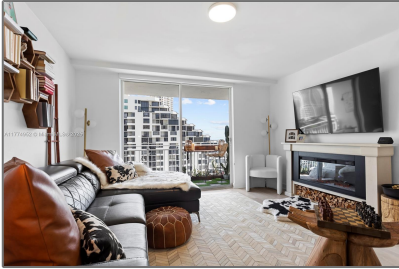

Residential Lease For Rent

708 Sqft - 770 Claughton Island Dr # 1705, Miami, Florida 33131

Basic [Details](#)

Property Type: **Residential Lease**

Listing Type: **For Rent**

Listing ID: **A11774952**

Price: **\$3,800**