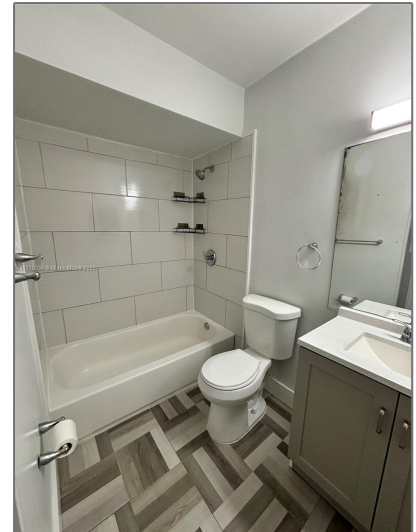

Residential Lease For Rent

1,606 Sqft - 6955 W 2nd Ct, Hialeah, Florida
33014

Basic [Details](#)

Property Type:	Residential Lease
Listing Type:	For Rent
Listing ID:	A11775034
Price:	\$3,200
Bedrooms:	3
Bathrooms:	2
Square Footage:	1,606 Sqft
Year Built:	1978
Lot Area:	2,768 Sqft