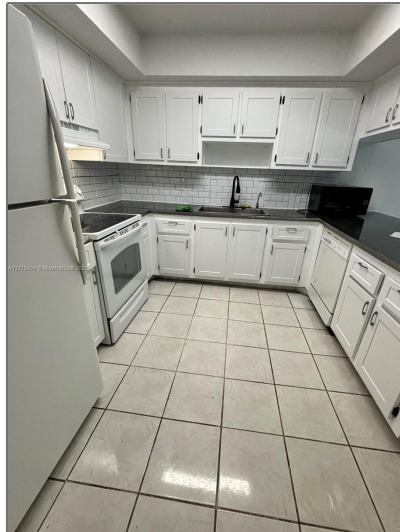

Residential Lease For Rent

1,606 Sqft - 6955 W 2nd Ct, Hialeah, Florida
33014

Basic [Details](#)

Property Type:	Residential Lease
Listing Type:	For Rent
Listing ID:	A11775034
Price:	\$3,200
Bedrooms:	3
Bathrooms:	2
Square Footage:	1,606 Sqft
Year Built:	1978
Lot Area:	2,768 Sqft