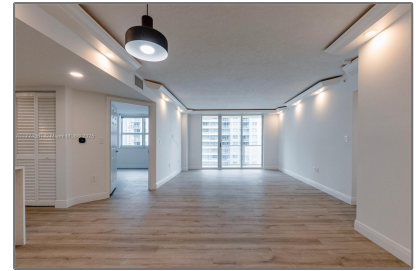

Residential Lease For Rent

1,510 Sqft - 1155 Brickell Bay Dr # 2204, Miami, Florida 33131

Basic [Details](#)

Property Type: **Residential Lease**

Listing Type: **For Rent**

Listing ID: **A11774361**

Price: **\$6,000**

City: **Miami**

Zipcode: **33131**

Street: **1155 Brickell Bay
Dr # 2204**

Building Name: **THE MARK ON
BRICKELL COND**

Floor Number: **0**

Longitude: **W81° 48' 39.6"**

Features

Swimming Pool: **Private**