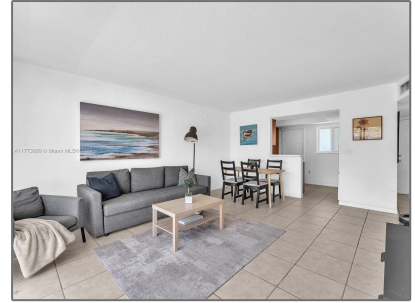

# Residential Lease For Rent

980 Sqft - 7737 SW 88th St # C312, Miami,  
Florida 33156