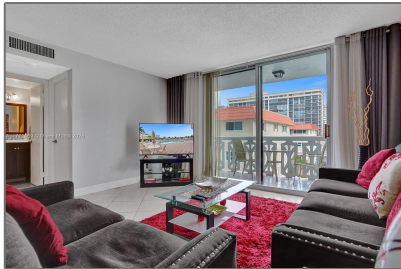

Residential Lease For Rent

850 Sqft - 3113 S Ocean Dr # 404, Hallandale
Beach, Florida 33009

Basic [Details](#)

Property Type: **Residential Lease**

Listing Type: **For Rent**

Listing ID: **A11772469**

Price: **\$2,000**