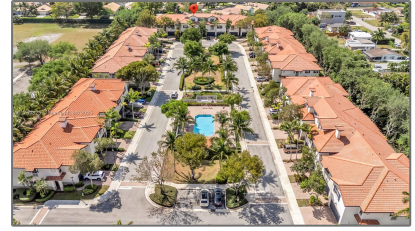

Residential For Sale

2,545 Sqft - 4718 S Prive Cir, Delray Beach,
Florida 33445

Basic [Details](#)

Property Type:	Residential
Listing Type:	For Sale
Listing ID:	A11769825
Price:	\$724,900
Bedrooms:	4
Bathrooms:	3
Half Bathrooms:	1
Square Footage:	2,545 Sqft
Year Built:	2007

Country:	US
State:	FL
County:	Palm Beach County
City:	Delray Beach
Zipcode:	33445
Street:	4718 S Prive Cir
Building Name:	Colony Palms
Floor Number:	0
Longitude:	W81° 52' 55.8"
Latitude:	N26° 27' 21.7"