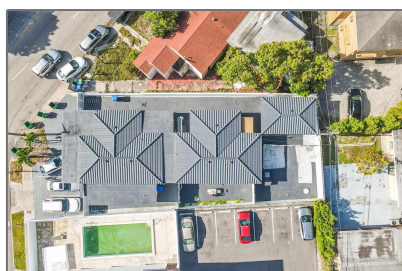

# Residential Lease For Rent

2,612 Sqft - 620 Beacom Blvd # 2, Miami, Florida  
33135

Year Built: **1956**

Lot Area: **6,750 Sqft**

## Address [Map](#)

Country: **US**

State: **FL**

County: **Miami-Dade County**

City: **Miami**

Zipcode: **33135**

Street: **620 Beacom Blvd #  
2**

Building Name: **BEACOM MANOR**