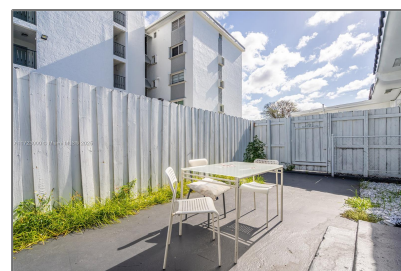

# Residential Lease For Rent

2,612 Sqft - 620 Beacom Blvd # 2, Miami, Florida  
33135