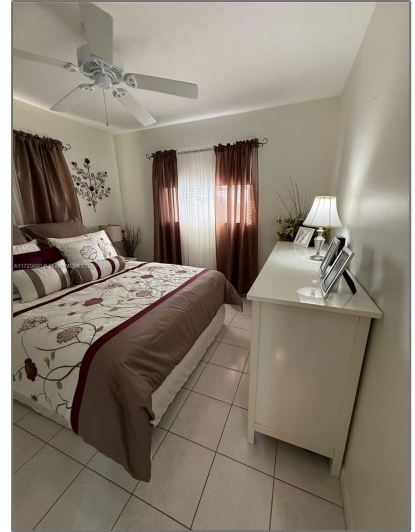

## Basic [Details](#)

Property Type: **Residential**

Listing Type: **For Sale**

Listing ID: **A11720880**

Price: **\$155,500**

Bedrooms: **2**

Bathrooms: **2**

Square Footage: **870 Sqft**