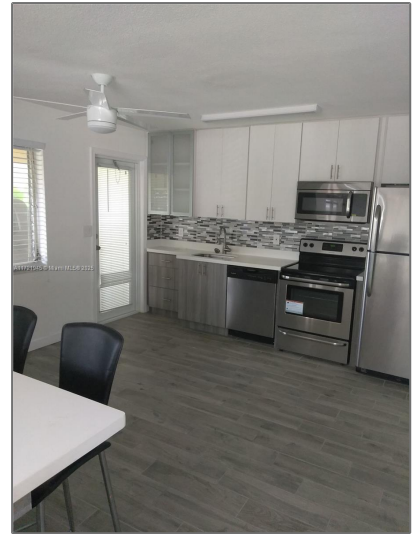

Residential Lease For Rent

610 Sqft - 1020 SE 15th St # 5, Fort Lauderdale,
Florida 33316

Basic [Details](#)

Property Type: **Residential Lease**

Listing Type: **For Rent**

Listing ID: **A11721945**

Price: **\$1,750**