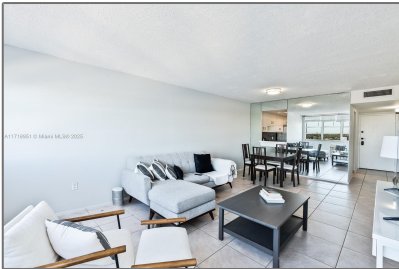

Residential Lease For Rent

861 Sqft - 1351 NE Miami Gardens Dr # 1214E,
Miami, Florida 33179

Basic [Details](#)

Property Type: **Residential Lease**

Listing Type: **For Rent**

Listing ID: **A11718951**

Price: **\$1,800**