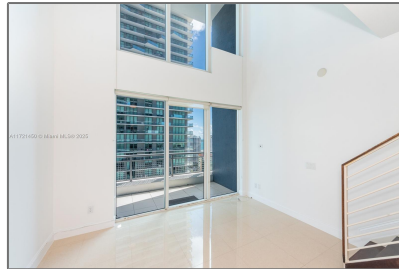

Residential Lease For Rent

785 Sqft - 60 SW 13th St # 2412, Miami, Florida
33130

Basic [Details](#)

Property Type: **Residential Lease**

Listing Type: **For Rent**

Listing ID: **A11721450**

Price: **\$2,950**

County: **Miami-Dade County**

City: **Miami**

Zipcode: **33130**

Street: **60 SW 13th St #
2412**

Building Name: **INFINITY AT
BRICKELL COND**

Floor Number: **0**

Features

✓ Swimming Pool: **In Ground**