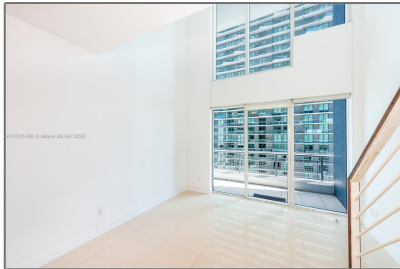

Residential Lease For Rent

785 Sqft - 60 SW 13th St # 2412, Miami, Florida
33130

Basic [Details](#)

Property Type: **Residential Lease**

Listing Type: **For Rent**

Listing ID: **A11721450**

Price: **\$2,950**

County: **Miami-Dade County**

City: **Miami**

Zipcode: **33130**

Street: **60 SW 13th St #
2412**

Building Name: **INFINITY AT
BRICKELL COND**

Floor Number: **0**

Features

✓ Swimming Pool: **In Ground**