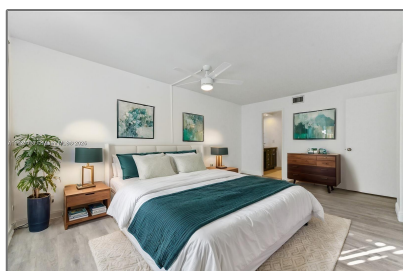

Residential Lease For Rent

1,098 Sqft - 3575 S Ocean Blvd # 109, South Palm Beach, Florida 33480

Basic [Details](#)

Property Type: **Residential Lease**

Listing Type: **For Rent**

Listing ID: **A11721928**