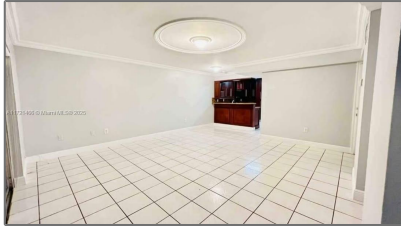

Residential Lease For Rent

1,000 Sqft - 15410 SW 82nd Ln # 811, Miami,
Florida 33193

Basic [Details](#)

Property Type: **Residential Lease**

Listing Type: **For Rent**

Listing ID: **A11721466**

Price: **\$2,500**