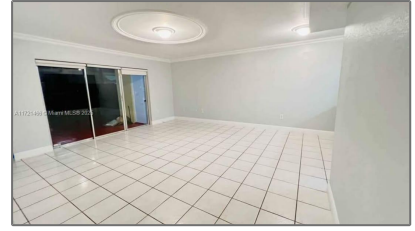

Residential Lease For Rent

1,000 Sqft - 15410 SW 82nd Ln # 811, Miami,
Florida 33193

Basic [Details](#)

Property Type: **Residential Lease**

Listing Type: **For Rent**

Listing ID: **A11721466**

Price: **\$2,500**