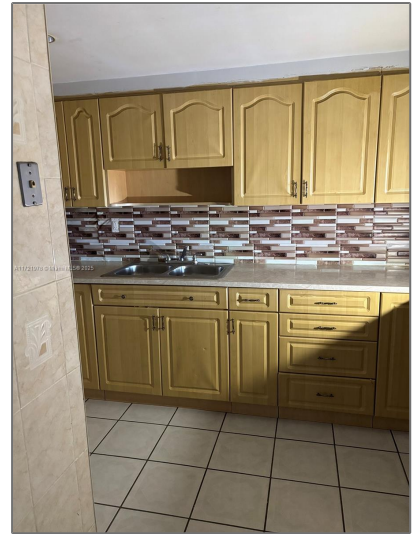

## Basic [Details](#)

Property Type: **Residential Lease**

Listing Type: **For Rent**

Listing ID: **A11721978**

Price: **\$2,300**

Bedrooms: **2**

Bathrooms: **2**

Square Footage: **960 Sqft**