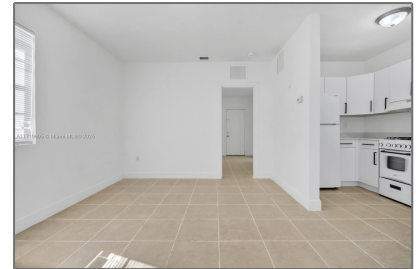

Residential Lease For Rent

600 Sqft - 750 84th St # 2, Miami Beach, Florida
33141

Basic [Details](#)

Property Type: **Residential Lease**

Listing Type: **For Rent**

Listing ID: **A11719605**

Price: **\$2,200**