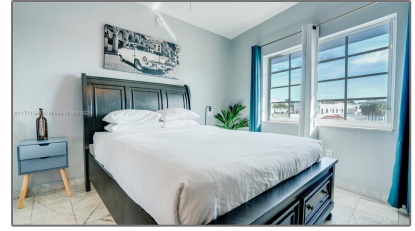

Residential Lease For Rent

270 Sqft - 763 Pennsylvania Ave # 207, Miami Beach, Florida 33139

Basic [Details](#)

Property Type:	Residential Lease
Listing Type:	For Rent
Listing ID:	A11711565
Price:	\$1,450
Bathrooms:	1
Square Footage:	270 Sqft
Year Built:	1936

Features

Furnished: **Furnished**

Address [Map](#)

Country:	US
State:	FL
County:	Miami-Dade County
City:	Miami Beach
Zipcode:	33139
Street:	763 Pennsylvania Ave # 207
Building Name:	ROYAL SOUTH BEACH CONDO
Floor Number:	0
Longitude:	W81° 51' 58.3"
Latitude:	N25° 46' 41.6"