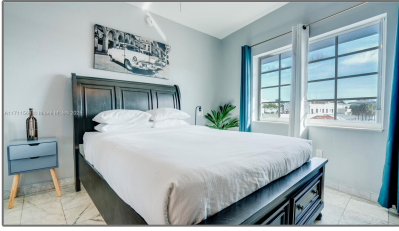

Residential Lease For Rent

270 Sqft - 763 Pennsylvania Ave # 207, Miami Beach, Florida 33139

Basic [Details](#)

Property Type:	Residential Lease
Listing Type:	For Rent
Listing ID:	A11711565
Price:	\$1,450
Bathrooms:	1
Square Footage:	270 Sqft
Year Built:	1936

Features

Furnished: **Furnished**

Address [Map](#)

Country:	US
State:	FL
County:	Miami-Dade County
City:	Miami Beach
Zipcode:	33139
Street:	763 Pennsylvania Ave # 207
Building Name:	ROYAL SOUTH BEACH CONDO
Floor Number:	0
Longitude:	W81° 51' 58.3"
Latitude:	N25° 46' 41.6"