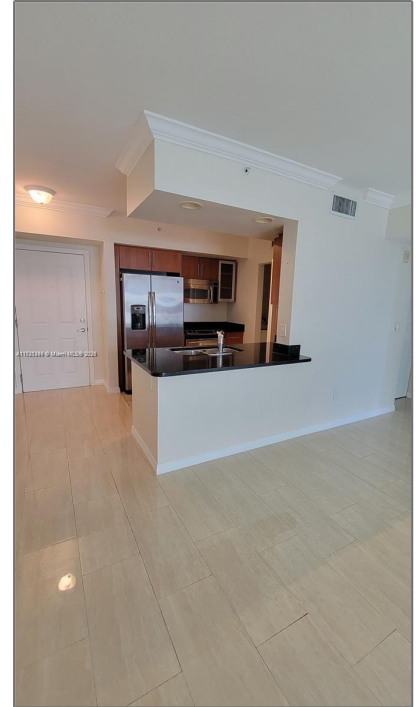

Residential Lease For Rent

781 Sqft - 600 S Dixie Hwy # 359, West Palm Beach, Florida 33401

Basic [Details](#)

Property Type: **Residential Lease**

Listing Type: **For Rent**

Listing ID: **A11721244**

Price: **\$2,000**