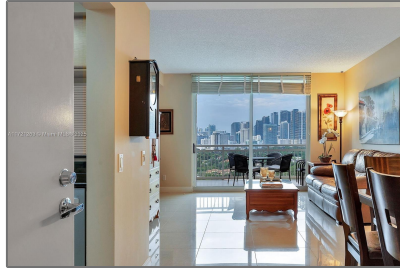

Residential Lease For Rent

1,140 Sqft - 2475 Brickell Ave # 1404, Miami, Florida 33129

Basic [Details](#)

Property Type: **Residential Lease**

Listing Type: **For Rent**

Listing ID: **A11721263**

Price: **\$3,850**

City: **Miami**

Zipcode: **33129**

Street: **2475 Brickell Ave #
1404**

Building Name: **THE
METROPOLITAN
CONDO**

Floor Number: **0**

Longitude: **W81° 47' 52.6"**

Features

Swimming Pool: **In Ground**