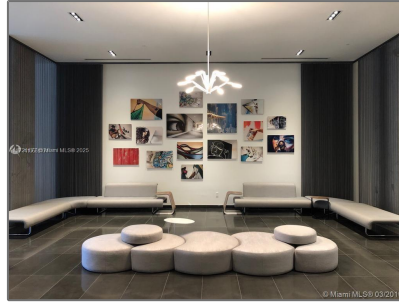

Residential Lease For Rent

1,055 Sqft - 1600 NE 1st Ave # 2210, Miami,
Florida 33132

Basic [Details](#)

Property Type:	Residential Lease
Listing Type:	For Rent
Listing ID:	A11721177
Price:	\$4,200
Bedrooms:	2
Bathrooms:	2
Square Footage:	1,055 Sqft
Year Built:	2018

Features

✓	Swimming Pool:	Heated, Hot Tub
✓	Heating System:	Central
✓	Cooling System:	Central Air
✓	View:	Bay, Water
✓	Patio:	Open Balcony
✓	Furnished:	Furnished

Address [Map](#)

Country:	US
State:	FL
County:	Miami-Dade County
City:	Miami
Zipcode:	33132
Street:	1600 NE 1st Ave # 2210
Building Name:	CANVAS CONDO
Floor Number:	0
Longitude:	W81° 48' 25.2"