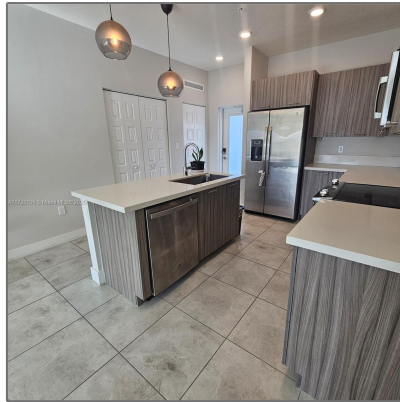

Residential Lease For Rent

1,129 Sqft - 4636 NW 84th Ave # 39, Doral,
Florida 33166

Basic Details

Property Type:	Residential Lease
Listing Type:	For Rent
Listing ID:	A11720106
Price:	\$3,900
Bedrooms:	3
Bathrooms:	2
Square Footage:	1,129 Sqft
Year Built:	2019

Features

✓	Swimming Pool:	In Ground
✓	Heating System:	Central
✓	Cooling System:	Central Air
✓	Patio:	Open Balcony
✓	Furnished:	Unfurnished

Address Map

Country:	US
State:	FL
County:	Miami-Dade County
City:	Doral
Zipcode:	33166
Street:	4636 NW 84th Ave # 39
Building Name:	WHITE VIEW SUBDIVISION