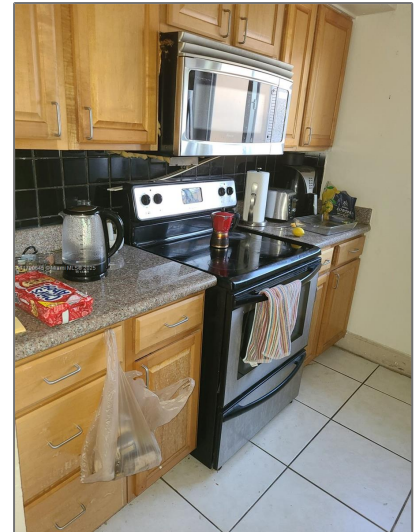

Residential Lease For Rent

912 Sqft - 8509 Crespi Blvd # 10, Miami Beach,
Florida 33141

Basic [Details](#)

Property Type:	Residential Lease
Listing Type:	For Rent
Listing ID:	A11720645
Price:	\$1,650
Bedrooms:	1
Bathrooms:	1
Square Footage:	912 Sqft
Year Built:	1960

Address [Map](#)

Country:	US
State:	FL
County:	Miami-Dade County
City:	Miami Beach
Zipcode:	33141
Street:	8509 Crespi Blvd # 10

Features

<input checked="" type="checkbox"/>	Heating System:	Other
<input checked="" type="checkbox"/>	Cooling System:	Wall/window Unit(s)
<input checked="" type="checkbox"/>	Fence:	Fenced
<input checked="" type="checkbox"/>	View:	Canal
<input checked="" type="checkbox"/>	Patio:	Deck
<input checked="" type="checkbox"/>	Furnished:	Partially