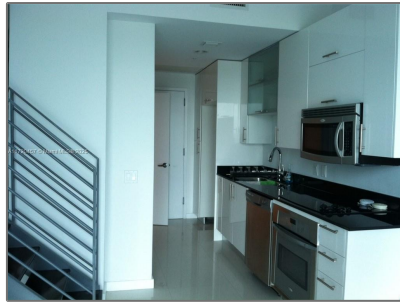

Residential Lease For Rent

714 Sqft - 60 SW 13 ST # 1415, Miami, Florida
33131

Basic [Details](#)

Property Type: **Residential Lease**

Listing Type: **For Rent**

Listing ID: **A11720457**

Price: **\$2,900**

County: **Miami-Dade County**

City: **Miami**

Zipcode: **33131**

Street: **60 SW 13 ST #
1415**

Building Name: **INFINITY AT
BRICKELL**

Floor Number: **0**

Features

Swimming Pool: **In Ground**