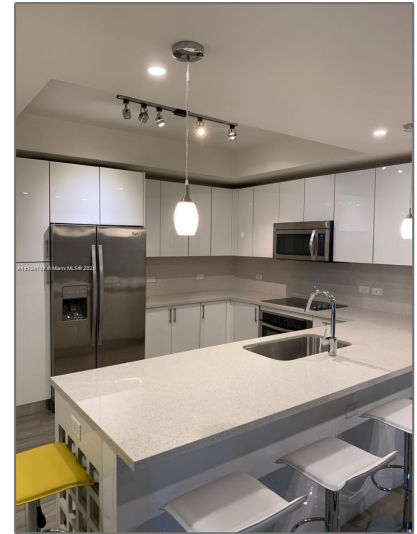

Residential Lease For Rent

1,384 Sqft - 999 SW 1st Ave # 1216, Miami,
Florida 33130

Basic [Details](#)

Property Type: **Residential Lease**

Listing Type: **For Rent**

Listing ID: **A11720702**

Price: **\$4,000**

✓ Furnished: **Furnished**

Building Name: **NINE AT MARY
BRICKELL VII**

Floor Number: **0**

Longitude: **W81° 48' 18.1"**

Latitude: **N25° 45' 52.8"**

Agent [Info](#)

Daniel Lombardi

☎ (305) 695-1600