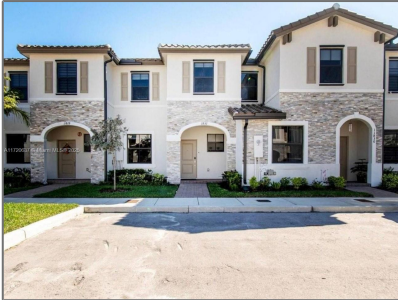

Residential Lease For Rent

1,483 Sqft - 11832 SW 245th Ter # 0, Homestead, Florida 33032

Basic [Details](#)

Property Type: **Residential Lease**

Listing Type: **For Rent**

Listing ID: **A11720637**

Price: **\$2,585**

Bedrooms: **3**

Bathrooms: **2**

Half Bathrooms: **1**

Square Footage: **1,483 Sqft**

Year Built: **2022**

Lot Area: **2,090 Sqft**

Address [Map](#)

Country: **US**

State: **FL**

County: **Miami-Dade County**

City: **Homestead**

Zipcode: **33032**

Street: **11832 SW 245th
Ter # 0**

Building Name: **SILVER PALM
RESIDENTIAL H**

Features

Pet Allowed: