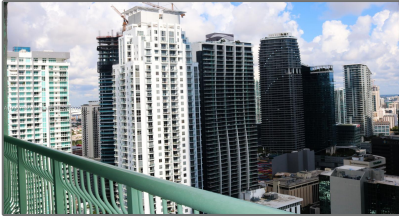

Residential Lease For Rent

1,245 Sqft - 1200 Brickell Bay Dr, Miami, Florida
33131

Basic [Details](#)

Property Type:	Residential Lease
Listing Type:	For Rent
Listing ID:	A10967340
Price:	\$10,500
Bedrooms:	3
Bathrooms:	2
Square Footage:	1,245 Sqft
Year Built:	2005

Address [Map](#)

Country:	US
State:	FL
County:	Miami-Dade County
City:	Miami
Zipcode:	33131
Street:	1200 Brickell Bay Dr
Building Name:	THE CLUB AT BRICKELL BAY
Floor Number:	0
Longitude:	W81° 48' 34.9"
Latitude:	N25° 45' 42.1"