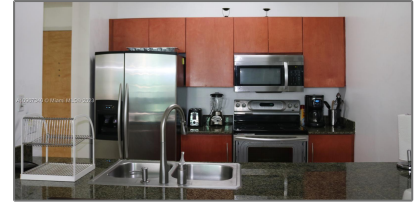

Residential Lease For Rent

1,245 Sqft - 1200 Brickell Bay Dr, Miami, Florida
33131

Basic [Details](#)

Property Type:	Residential Lease
Listing Type:	For Rent
Listing ID:	A10967340
Price:	\$10,500
Bedrooms:	3
Bathrooms:	2
Square Footage:	1,245 Sqft
Year Built:	2005

Address [Map](#)

Country:	US
State:	FL
County:	Miami-Dade County
City:	Miami
Zipcode:	33131
Street:	1200 Brickell Bay Dr
Building Name:	THE CLUB AT BRICKELL BAY
Floor Number:	0
Longitude:	W81° 48' 34.9"
Latitude:	N25° 45' 42.1"

Features

<input checked="" type="checkbox"/>	Heating System:	Central
<input checked="" type="checkbox"/>	Cooling System:	Central Air
<input checked="" type="checkbox"/>	View:	Bay, Other, Water
<input checked="" type="checkbox"/>	Patio:	Patio, Porch/balcony, Open Balcony
<input checked="" type="checkbox"/>	Furnished:	Furnished