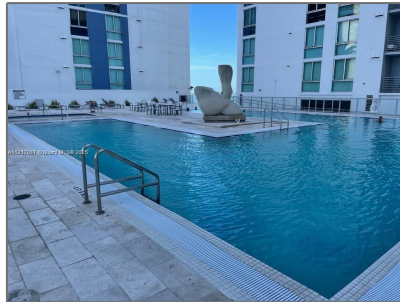

Residential Lease For Rent

846 Sqft - 335 S BISCAYNE BLVD # 02, Miami,
Florida 33131

Basic [Details](#)

Property Type: **Residential Lease**

Listing Type: **For Rent**

Listing ID: **A11717817**

Price: **\$3,500**

City: **Miami**

Zipcode: **33131**

Street: **335 S BISCAYNE
BLVD # 02**

Building Name: **ONE MIAMI EAST
CONDO**

Floor Number: **0**

Longitude: **W81° 48' 49.1"**

Features

✓ Swimming Pool: **Community**