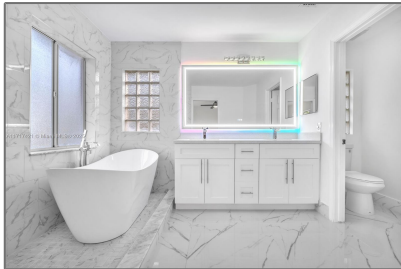

Residential Lease For Rent

2,145 Sqft - 6381 Willoughby Cir # 6381, Lake Worth, Florida 33463

Basic [Details](#)

Property Type: **Residential Lease**

Listing Type: **For Rent**

Listing ID: **A11717421**

Price: **\$5,200**