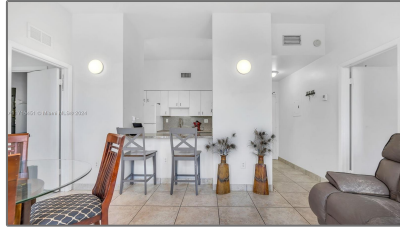

Residential Lease For Rent

840 Sqft - 7400 W 20th Ave # 418, Hialeah,
Florida 33016

Basic [Details](#)

Property Type: **Residential Lease**

Listing Type: **For Rent**

Listing ID: **A11715451**

Price: **\$2,300**