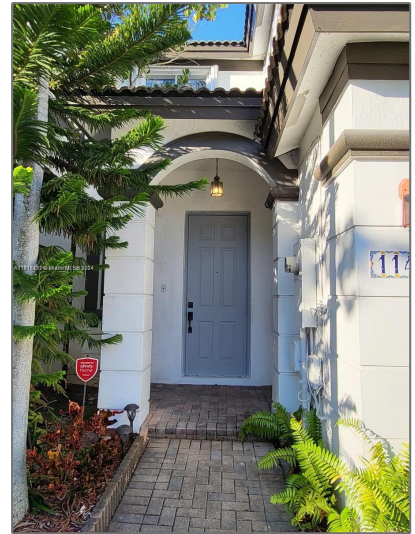

# Residential Lease For Rent

1,690 Sqft - 11425 NW 76th Ter # 0, Doral,  
Florida 33178

## Basic [Details](#)

Property Type:	<b>Residential Lease</b>
Listing Type:	<b>For Rent</b>
Listing ID:	<b>A11715453</b>
Price:	<b>\$3,600</b>
Bedrooms:	<b>3</b>
Bathrooms:	<b>2</b>
Half Bathrooms:	<b>1</b>
Square Footage:	<b>1,690 Sqft</b>
Year Built:	<b>2004</b>
Lot Area:	<b>1,495 Sqft</b>