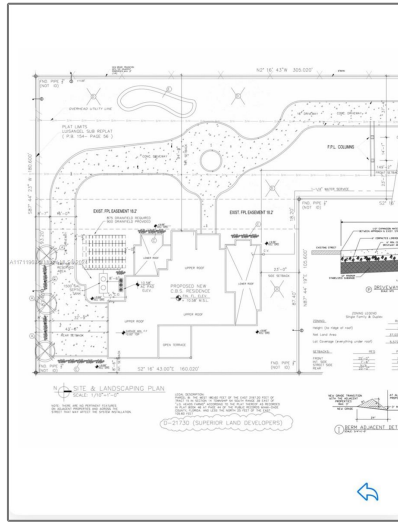

Land/boat Docks For Sale

- 13600 SW 36th St, Miami, Florida 33175

Basic Details

Property Type:	Land/boat Docks
Listing Type:	For Sale
Listing ID:	A11711968
Price:	\$950,000
Lot Area:	37,026 Sqft

Features

Fence:

Fenced

Address Map

Country:	US
State:	FL
County:	Miami-Dade County
City:	Miami
Zipcode:	33175
Street:	13600 SW 36th St
Building Name:	J G HEADS FARMS SUB
Floor Number:	0
Longitude:	W81° 35' 8"

Latitude:

N25° 44' 2.1"