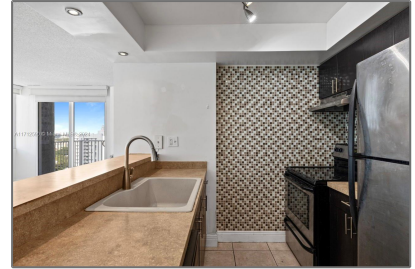

Residential Lease For Rent

914 Sqft - 850 N Miami Ave # 1708, Miami,
Florida 33136

Basic [Details](#)

Property Type:	Residential Lease
Listing Type:	For Rent
Listing ID:	A11712590
Price:	\$2,550
Bedrooms:	2
Bathrooms:	2
Square Footage:	914 Sqft
Year Built:	1989