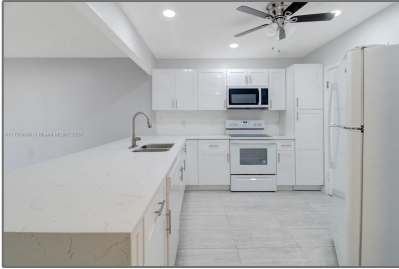

Residential For Sale

1,057 Sqft - 2251 NW 48th Ter # 208, Lauderdale,
Florida 33313

Basic [Details](#)

Property Type:	Residential
Listing Type:	For Sale
Listing ID:	A11703660
Price:	\$155,000
Bedrooms:	2
Bathrooms:	2
Square Footage:	1,057 Sqft
Year Built:	1972