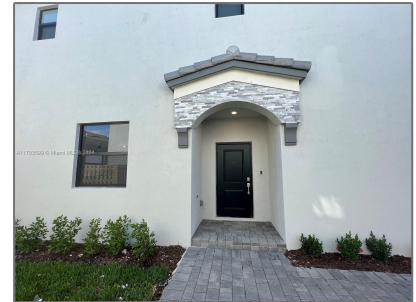

Residential Lease For Rent

2,005 Sqft - 13072 SW 286th Ter, Homestead,
Florida 33033

Basic [Details](#)

Property Type: **Residential Lease**

Listing Type: **For Rent**

Listing ID: **A11703599**

Price: **\$3,000**

Bedrooms: **4**

Bathrooms: **3**

Square Footage: **2,005 Sqft**

Year Built: **2022**

Lot Area: **2,446 Sqft**

Address [Map](#)

Country: **US**

State: **FL**

County: **Miami-Dade County**

City: **Homestead**

Zipcode: **33033**

Street: **13072 SW 286th
Ter**

Building Name: **Pine Vista-Lake
Victoria**

Floor Number: **0**

Features

✓ Heating System: **Central, Electric**