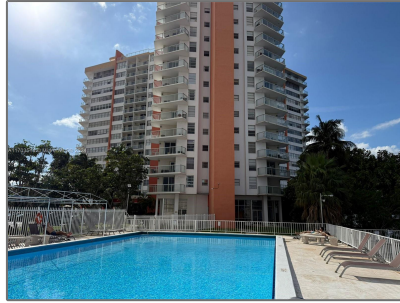

Residential Lease For Rent

1,140 Sqft - 1301 NE Miami Gardens Dr # 1025W,
Miami, Florida 33179

Basic [Details](#)

Property Type: **Residential Lease**

Listing Type: **For Rent**

Listing ID: **A11703516**

Price: **\$2,300**

City: **Miami**

Zipcode: **33179**

Street: **1301 NE Miami
Gardens Dr #
1025W**

Building Name: **BUCKLEY TOWERS
CONDO - EA**

Floor Number: **0**

Features

Cooling System: **Central Air**

View: **Other**